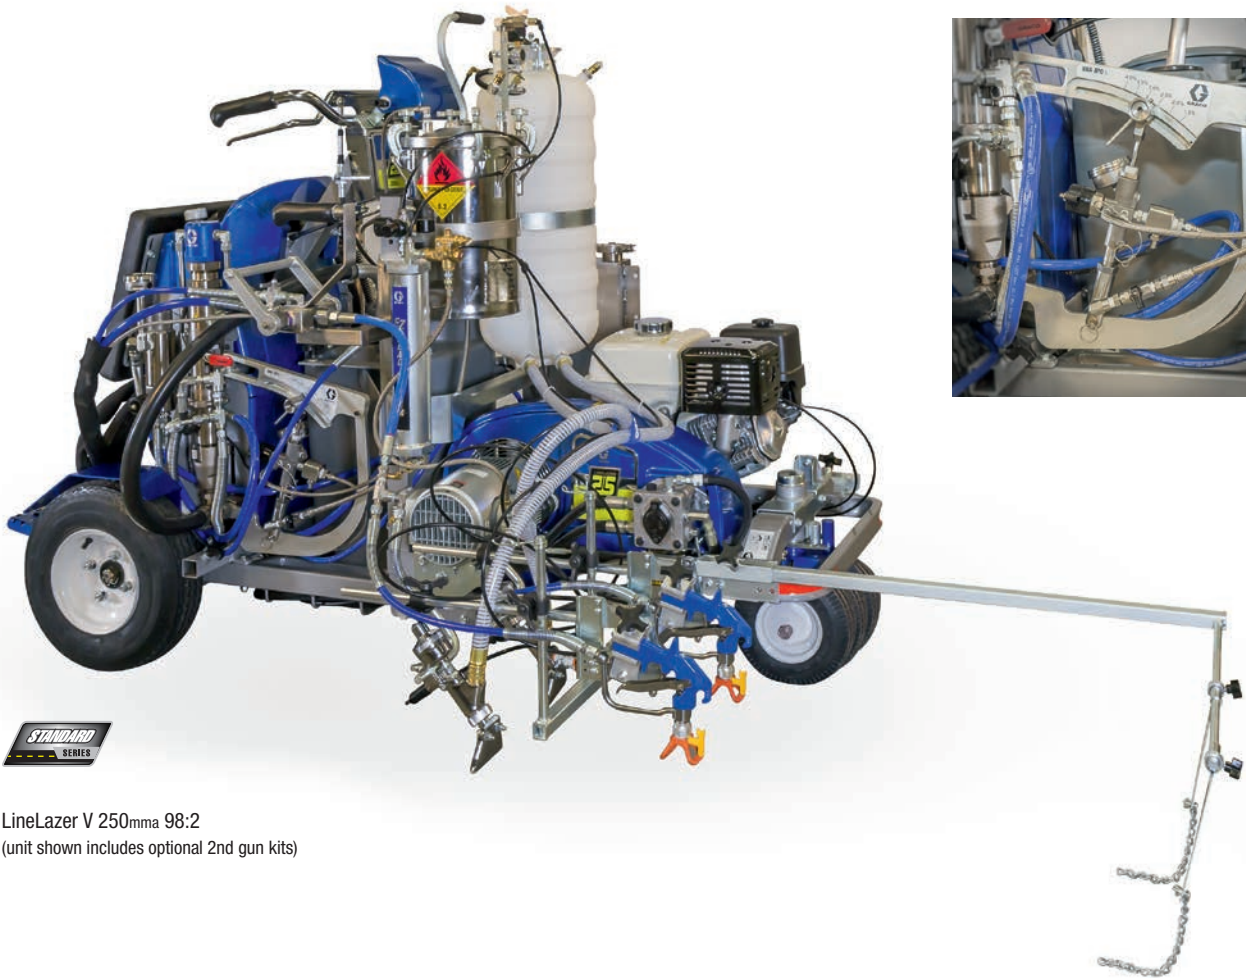

# LineLazer™ V 250mma 98:2

## Hydraulic Ride-On 2-Component Striper

LineLazer V 250mma 98:2  
(unit shown includes optional 2nd gun kits)

### ► Applications & Materials

Spraying 2-component 98:2 road markings has never been more reliable with LineLazer V 250mma 98:2. Based upon the LineLazer V 250 range, this unit provides it all: built in 98:2 mixing capabilities and Ratio Assurance, on-board storage tanks and solvent flushing capabilities.

#### Self-Centering Front Wheel

- Eliminates one user interface for simpler operation
- Foam filled for stability